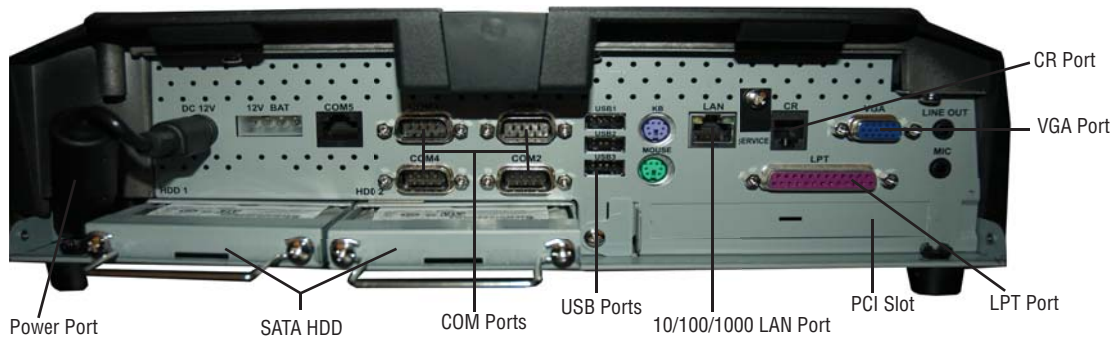

FT6615 Main Board Interface Diagram

About Posiflex

Established in 1984, Posiflex is recognized as a leading provider of innovative Point-of-Service (POS) hardware and platform technology used in diverse markets. Posiflex partners with applications software developers to provide reliable POS terminal systems to the hospitality, healthcare, medical, retail and specialized markets. The Company's products are sold through industry specialists, value-added resellers and distributors. All products are designed and manufactured in Taipei, Taiwan in two ISO 9001/9002/14001 certified laboratories and factories. Posiflex USA is located just north of the Silicon Valley, in Hayward, California. For additional information on Posiflex and the diverse product line, visit www.posiflexusa.com or call 888.968.1668.

POSIFLEX™
Leaders in POS Terminal Technology

30689 Huntwood Avenue,
Hayward, CA 94544
Toll-free: 888.968.1668
Phone: 510.429.7097
Fax: 510.475.0982
e-mail: sales@posiflexusa.com
www.posiflexusa.com